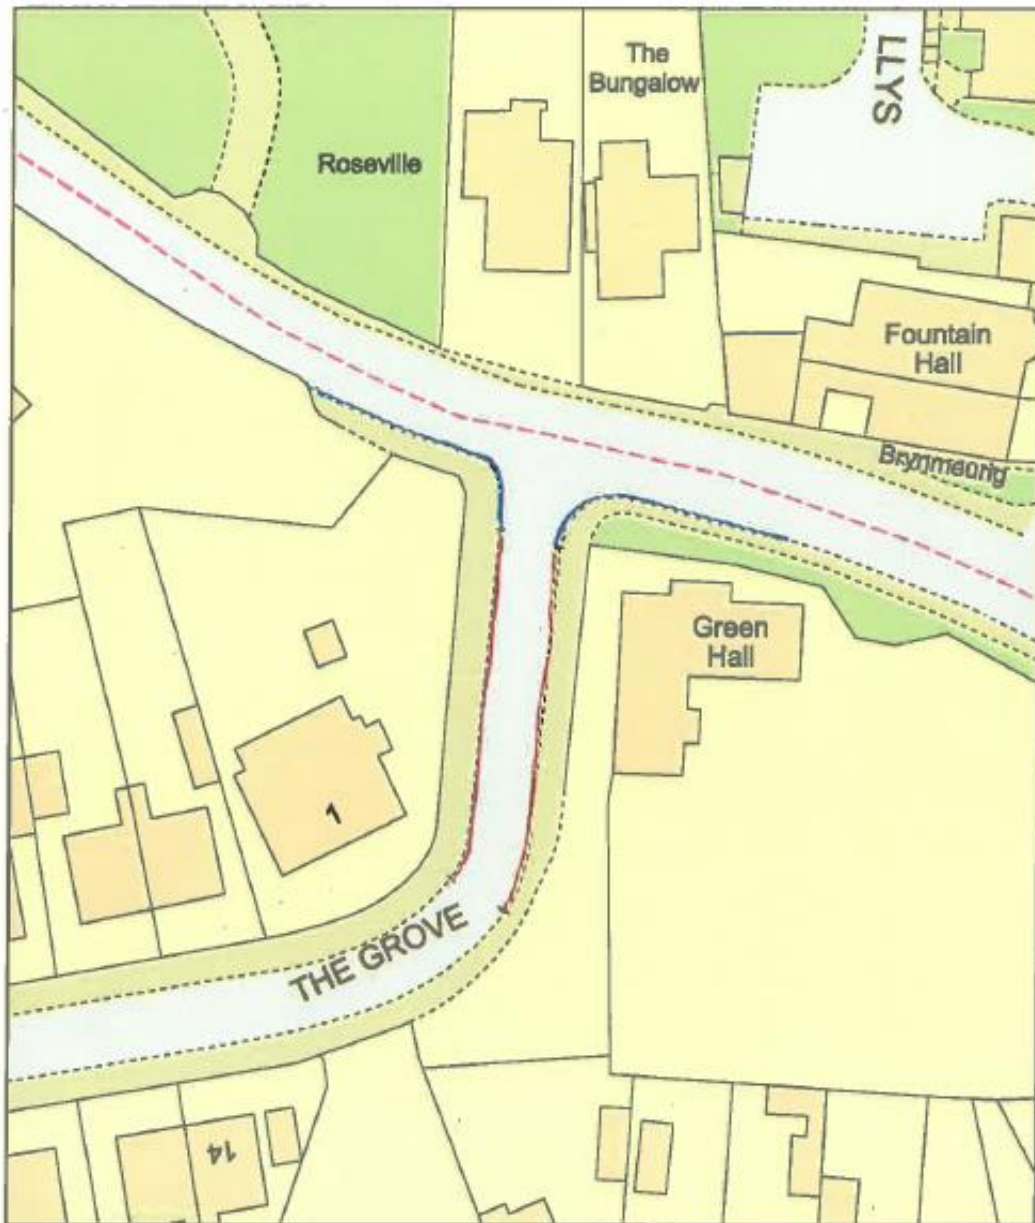

THE GROVE, CARMARTHEN

Proposed prohibition of waiting at any time —
 Existing prohibition of waiting at any time —

Graddfa
 Scale
 1:500

Canol y Map
 Map Centre
 [240573.3,220474.3]

Dyddiad
 Date
 25/02/2019

Graddfa
Scale
1:500

Canol y Map
Map Centre
[241041.2,220497.3]

Dyddiad
Date
04/04/2018

ABERGWILI ROAD, CARMARTHEN

Proposed prohibition of waiting at any time

0 20 40 60
Metres
Scale
1:1250

Canol y Map
Map Centre

[242751.4,221073.7]

Dyddiad
Date
02/11/2018

BRONWYDD ROAD, CARMARTHEN

Proposed prohibition of waiting at any time
Existing bus stop

0 20 40 60m

Graddfa
Scale
1:2500

Canol y Map
Map Centre
[242569.9,221136.9]