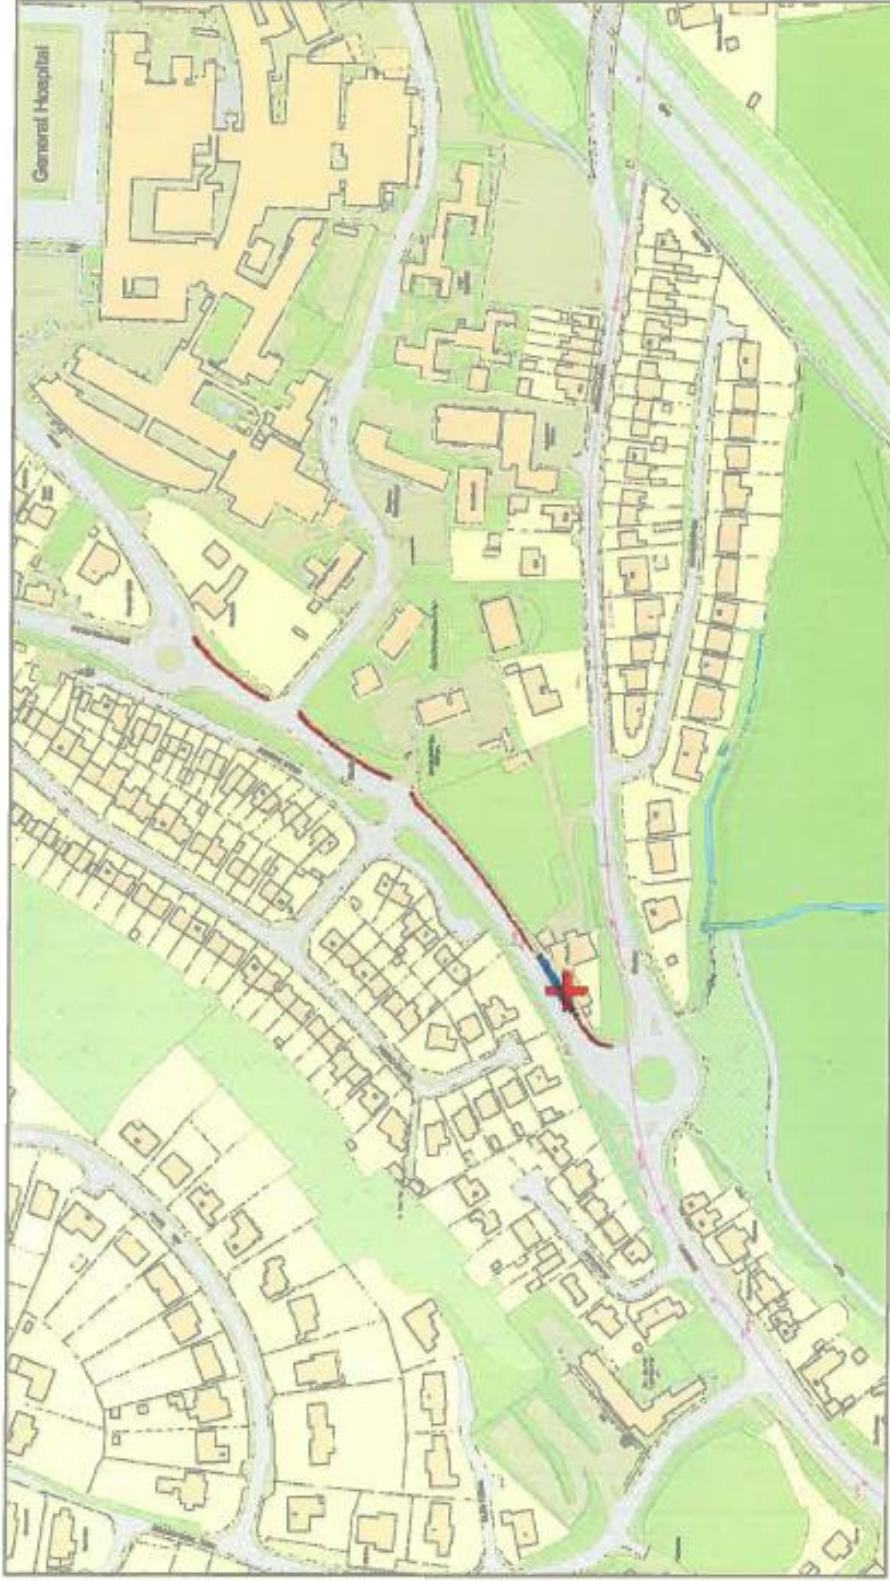

THE GROVE, CARMARTHEN

Proposed prohibition of waiting at any time —
 Existing prohibition of waiting at any time —

Graddfa
 Scale
 1:500

Canol y Map
 Map Centre
 [240573.3,220474.3]

Dyddiad
 Date
 25/02/2019

Graddfa
Scale
1:500

Canol y Map
Map Centre
[241041.2,220497.3]

Dyddiad
Date
04/04/2018

ABERGWILI ROAD, CARMARTHEN

Proposed prohibition of waiting at any time

0 20 40 60
Metres
Scale
1:1250

Canol y Map
Map Centre

[242751.4,221073.7]

Dyddiad
Date
02/11/2018

BRONWYDD ROAD, CARMARTHEN

Proposed prohibition of waiting at any time
Existing bus stop

0 20 40 60m

Graddfa
Scale
1:2500

Canol y Map
Map Centre
[242569.9,221136.9]