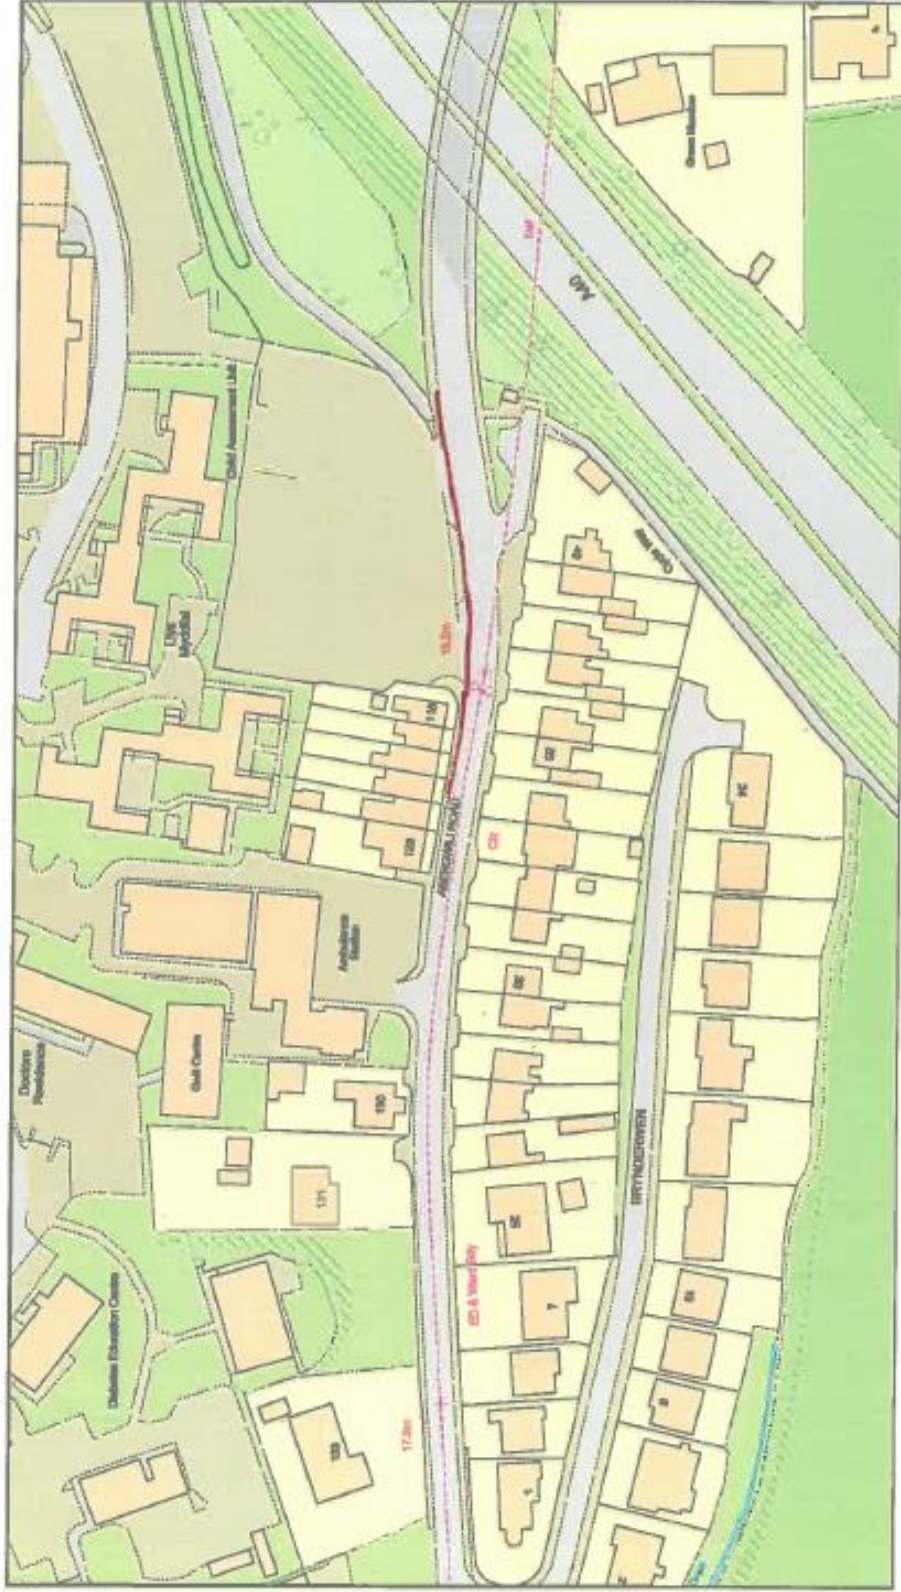

THE GROVE, CARMARTHEN

Proposed prohibition of waiting at any time —
 Existing prohibition of waiting at any time —

Graddfa
 Scale
 1:500

Canol y Map
 Map Centre
 [240573.3,220474.3]

Dyddiad
 Date
 25/02/2019

Graddfa
Scale
1:500

Canol y Map
Map Centre
[241041.2,220497.3]

Dyddiad
Date
04/04/2018

ABERGWILI ROAD, CARMARTHEN

Proposed prohibition of waiting at any time

0 20 40 60
Metres
Scale
1:1250

Canol y Map
Map Centre

[242751.4,221073.7]

Dyddiad
Date
02/11/2018

BRONWYDD ROAD, CARMARTHEN

Proposed prohibition of waiting at any time
Existing bus stop

0 20 40 60m

Graddfa
Scale
1:2500

Canol y Map
Map Centre
[242569.9,221136.9]